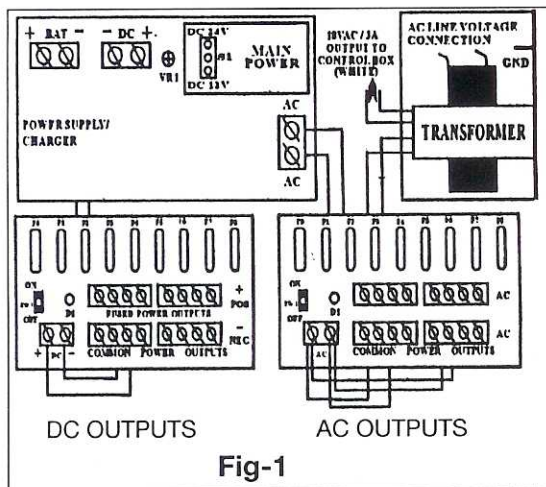

GS-1224PBF CCTV Camera & Accessory Fuseless Power Supply (With a 18VAC Output)

Specifications:

- 115 VAC 50/60Hz, 1.45 amps.
- 16 individually fuseless outputs.
- 3.5 amps continuous supply current at 12VDC output and at 24VAC output. (8 outputs @ 12VDC and 8 outputs @ 24VAC and 1 output @ 18VAC/3A)(Fig. 1).
- 8 amps total continuous output current.
- The use of a good surge protector is recommended.
- AC / DC power LED indicator.
- Power ON / OFF switch.
- Unit maintains camera synchronization.
- Ease of installation saves time and eliminates costly labor.

Enclosure dimensions: 15.5"H - 12"W - 4.5"D

Installation Instructions:

1. Mount GS-1224PBF enclosure in desired location.
2. Slide switch SW1 (Fig. 1) to OFF position.
3. DC output comes preset at 12VDC. For 24VDC power unit down, then move jumper to top pins at S1 on main power board. Use two 12 Volt batteries and the provided yellow jumper.
4. Connect the AC (115 VAC 50/60Hz) to the two red flying leads of the transformers (Fig. 1)
5. Connect devices to output terminals using the following procedure (Fig. 1). Connect each DC device to terminal pairs on DC output board 1 thru 8, marked [POS (+) and NEG (-)] carefully observing correct polarity. Connect each AC device to terminal pairs on AC output board 1 thru 8, marked .

Fig-1

6. Included is a 18VAC output set of leads located next to the transformer.
7. Slide switch SW1 (Fig. 1) to ON position.
8. Green LED on the PD8's will illuminate when power is present.
9. Upon completion of wiring, secure enclosure door with lock (supplied).