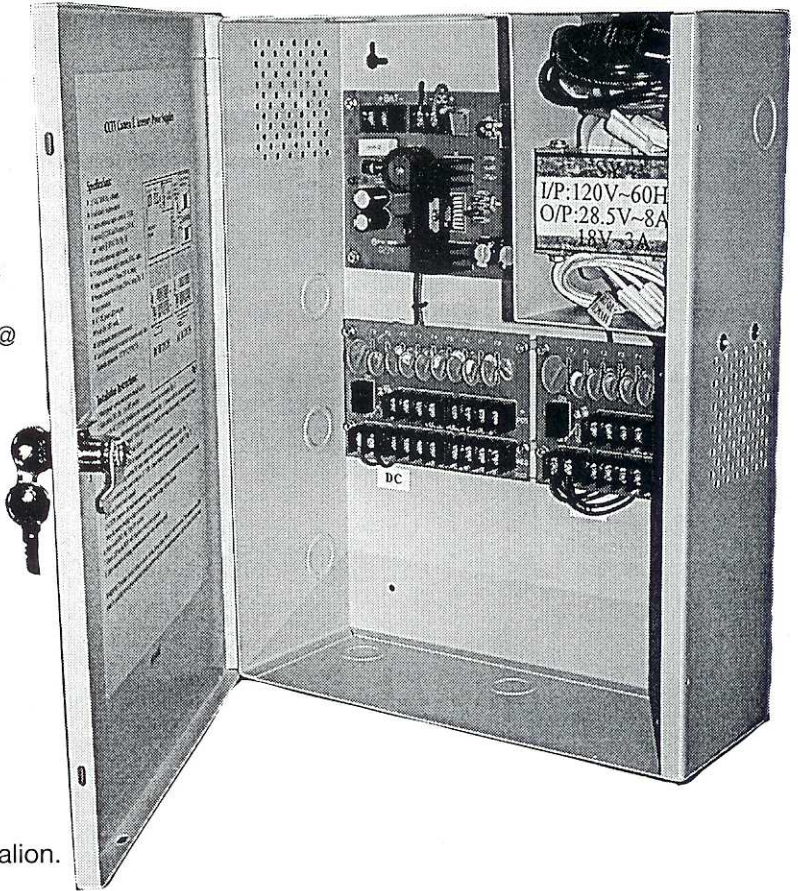

GS-1224PBF CCTV Camera & Accessory Fuseless Power Supply (With a 18VAC Output)

Specifications:

- 115 VAC 50/60Hz, 1.45 amps.
- 16 individually fuseless outputs.
- 3.5 amps continuous supply current at 12VDC output and at 24VAC output. (8 outputs @ 12VDC and 8 outputs @ 24VAC and 1 output @ 18VAC/3A)(Fig. 1).
- 8 amps total continuous output current.
- The use of a good surge protector is recommended.
- AC / DC power LED indicator.
- Power ON / OFF switch.
- Unit maintains camera synchronization.
- Ease of installation saves time and eliminates costly labor.

Enclosure dimensions: 15.5"H - 12"W - 4.5"D

Installation Instructions:

1. Mount GS-1224PBF enclosure in desired location.
2. Slide switch SW1 (Fig. 1) to OFF position.
3. DC output comes preset at 12VDC. For 24VDC power unit down, then move jumper to top pins at S1 on main power board. Use two 12 Volt batteries and the provided yellow jumper.
4. Connect the AC (115 VAC 50/60Hz) to the two red flying leads of the transformers (Fig. 1)
5. Connect devices to output terminals using the following procedure (Fig. 1). Connect each DC device to terminal pairs on DC output board 1 thru 8, marked [POS (+) and NEG (-)] carefully observing correct polarity. Connect each AC device to terminal pairs on AC output board 1 thru 8, marked .

Fig-1

6. Included is a 18VAC output set of leads located next to the transformer.
7. Slide switch SW1 (Fig. 1) to ON position.
8. Green LED on the PD8's will illuminate when power is present.
9. Upon completion of wiring, secure enclosure door with lock (supplied).