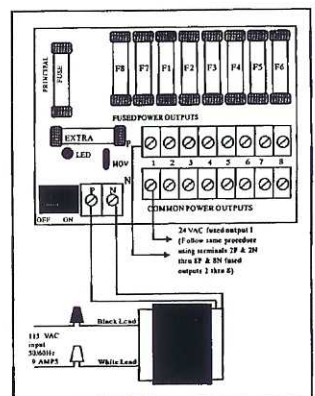

CCTV CAMERA POWER SUPPLY BOXES

2 Models to supply your needs!

GS-2404PB (4-OUTPUTS)

GoldenState's GS-2404PB has four (4) "Island" outputs to power CCTV Cameras. 24V AC is distributed by way of four (4) fused outputs, having a total of 4 amps of constant current.

Specifications:

- Four (4) 24V AC "Island" outputs. A6
- Output fuses have 3.5 Amps/250VAC rating
- Principal fuses have 5 Amps/250 VAC rating
- 4 Amps constant current
- Input is 115VAC 50-60 Hz
- Outputs are surge protected
- LED "Power Beacon"
- Convenient Power Switch
- Design simplifies installation

GS-2408PB (8-OUTPUTS)

GoldenState's GS-2408PB has eight (8) "Island" outputs to power CCTV Cameras. 24V AC is distributed by way of eight (8) fused outputs, having a total of 4 amps of constant current.

Specifications:

- Eight (8) 24VAC "Island" outputs. A37
- Output fuses have 3.5 Amps/250VAC rating
- Principal fuses have 5 Amps/250 VAC rating
- 4 Amps constant current
- Input is 115VAC 50-60 Hz. A37
- Outputs are surge protected
- LED "Power Beacon"
- Convenient Power Switch
- Design simplifies installation