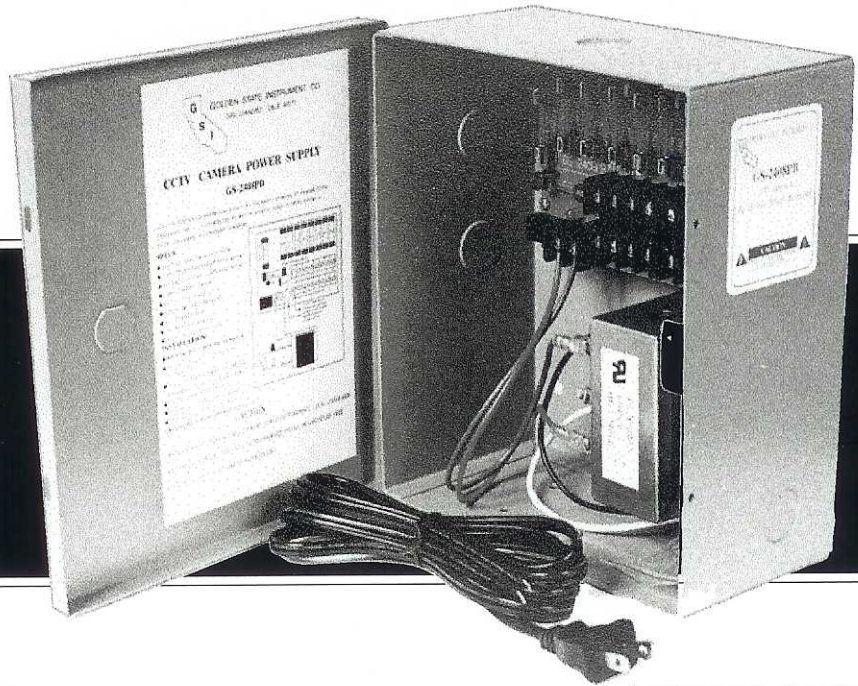

CCTV CAMERA POWER SUPPLY BOXES

2 Models to supply your needs!

GS-2404PB (4-OUTPUTS)

GoldenState's GS-2404PB has four (4) "Island" outputs to power CCTV Cameras. 24V AC is distributed by way of four (4) fused outputs, having a total of 4 amps of constant current.

Specifications:

- Four (4) 24V AC "Island" outputs. A6
- Output fuses have 3.5 Amps/250VAC rating
- Principal fuses have 5 Amps/250 VAC rating
- 4 Amps constant current
- Input is 115VAC 50-60 Hz
- Outputs are surge protected
- LED "Power Beacon"
- Convenient Power Switch
- Design simplifies installation

GS-2408PB (8-OUTPUTS)

GoldenState's GS-2408PB has eight (8) "Island" outputs to power CCTV Cameras. 24V AC is distributed by way of eight (8) fused outputs, having a total of 4 amps of constant current.

Specifications:

- Eight (8) 24VAC "Island" outputs. A37
- Output fuses have 3.5 Amps/250VAC rating
- Principal fuses have 5 Amps/250 VAC rating
- 4 Amps constant current
- Input is 115VAC 50-60 Hz. A37
- Outputs are surge protected
- LED "Power Beacon"
- Convenient Power Switch
- Design simplifies installation