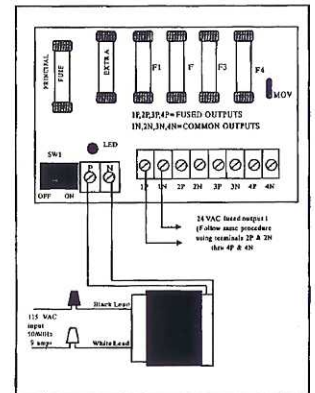

CCTV CAMERA POWER SUPPLY BOXES

2 Models to supply your needs!

GS-2404PB (4-OUTPUTS)

GoldenState's GS-2404PB has four (4) "Island" outputs to power CCTV Cameras. 24V AC is distributed by way of four (4) fused outputs, having a total of 4 amps of constant current.

Specifications:

- Four (4) 24V AC "Island" outputs. A6
- Output fuses have 3.5 Amps/250VAC rating
- Principal fuses have 5 Amps/250 VAC rating
- 4 Amps constant current
- Input is 115VAC 50-60 Hz
- Outputs are surge protected
- LED "Power Beacon"
- Convenient Power Switch
- Design simplifies installation

GS-2408PB (8-OUTPUTS)

GoldenState's GS-2408PB has eight (8) "Island" outputs to power CCTV Cameras. 24V AC is distributed by way of eight (8) fused outputs, having a total of 4 amps of constant current.

Specifications:

- Eight (8) 24VAC "Island" outputs. A37
- Output fuses have 3.5 Amps/250VAC rating
- Principal fuses have 5 Amps/250 VAC rating
- 4 Amps constant current
- Input is 115VAC 50-60 Hz. A37
- Outputs are surge protected
- LED "Power Beacon"
- Convenient Power Switch
- Design simplifies installation