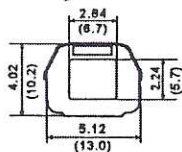

SPECIFICATIONS:

MODEL	GS-60HBH
INPUT VOLTAGE	AC 24V
POWER	Heater: 25V / Blower: 2.3W
CONSTRUCTION	Aluminum
VIEWING WINDOW	Opening 2.13" (5.4cm)
MAX. SIZE CAMERA & LENS	6.85" x 3.54" x 2.85" (17.4x9x7.25cm)
HEATER & BLOWER ACTIVATES	ON: 32°F +/- 9°F (0°C +/- 5°C) OFF: 68°F (20°C)

GS-60HBH

ACCESSORY PACKAGE:

- 1 Medium outdoor housing
- 1 Instruction sheet
- 1 Screw (Φ6x6mm)
- 2 Screws (Φ6x12mm)

Dimension Drawing

enclosure dimension	TY-44MO
A	14.88" (37.8cm)
B	12.83" (32.8cm)
C	5.33" (13.55cm)

Note: In (), the unit is cm, other is

GS-9001HMA

11.5 Inch Aluminum Housing Mount

MOUNTING	3 Screw/Visable
LOAD RATING	10Kg
DIMENSIONS	11.22" x 3.33" x 3.92" (285.0 x 84.7 x 99.5mm)
CONSTRUCTION	Aluminum
FINISH	Beige
WEIGHT	Net 553g