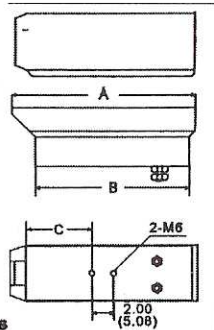

SPECIFICATIONS:

MODEL	GS-60HBH
INPUT VOLTAGE	AC 24V
POWER	Heater: 25V / Blower: 2.3W
CONSTRUCTION	Aluminum
VIEWING WINDOW	Opening 2.13" (5.4cm)
MAX. SIZE CAMERA & LENS	6.85" x 3.54" x 2.85" (17.4x9x7.25cm)
HEATER & BLOWER ACTIVATES	ON: 32°F +/- 9°F (0°C +/- 5°C) OFF: 68°F (20°C)

GS-60HBH

ACCESSORY PACKAGE:

- 1 Medium outdoor housing
- 1 Instruction sheet
- 1 Screw (Φ6x6mm)
- 2 Screws (Φ6x12mm)

Dimension Drawing

enclosure dimension	TY-44MO
A	14.88" (37.8cm)
B	12.83" (32.8cm)
C	5.33" (13.55cm)

Note: In (), the unit is cm, other is

GS-9001HMA

11.5 Inch Aluminum Housing Mount

MOUNTING	3 Screw/Visable
LOAD RATING	10Kg
DIMENSIONS	11.22" x 3.33" x 3.92" (285.0 x 84.7 x 99.5mm)
CONSTRUCTION	Aluminum
FINISH	Beige
WEIGHT	Net 553g