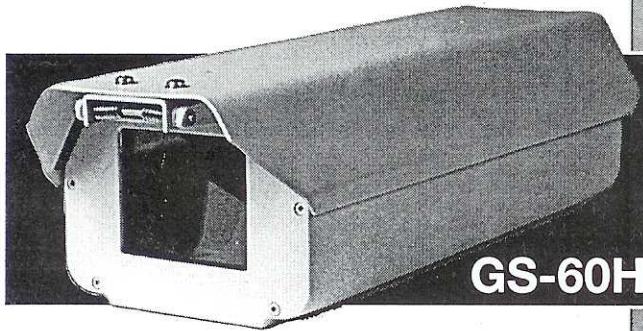

GS-60H CCTV Camera Housing Only

GS-60HBH CCTV Camera Housing with Heater, Blower and Sun Shield

GS-9001HMA 11.5" Aluminum Housing Mount

FEATURES:

- Medium indoor / outdoor enclosures
- Spring assisted forward opening lid
- Aluminum construction
- Optional field installed heaters, blower & sunshade
- Temperature reduced by 3 °C - 5 °C with sunshade
- 2 UL cable entry glands on bottom of enclosure with maximum diameter of 1.3cm

SPECIFICATIONS:

MODEL	GS-60HBH
INPUT VOLTAGE	AC 24V
POWER	Heater: 25V / Blower: 2.3W
CONSTRUCTION	Aluminum
VIEWING WINDOW	Opening 2.13" (5.4cm)
MAX. SIZE CAMERA & LENS	6.85" x 3.54" x 2.85" (17.4x9x7.25cm)
HEATER & BLOWER ACTIVATES	ON: 32°F +/- 9°F (0°C +/- 5°C) OFF: 68°F (20°C)

Note: In (), the unit is cm, other is

GS-9001HMA

11.5 Inch Aluminum Housing Mount

MOUNTING	3 Screw/Visable
LOAD RATING	10Kg
DIMENSIONS	11.22" x 3.33" x 3.92" (285.0 x 84.7 x 99.5mm)
CONSTRUCTION	Aluminum
FINISH	Beige
WEIGHT	Net 553g