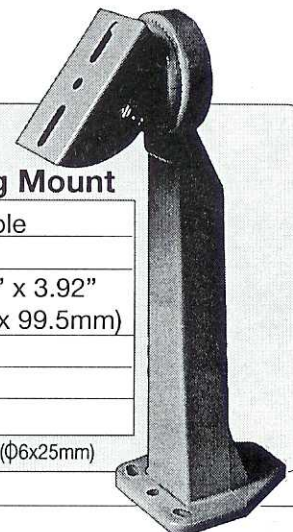

GS-9001HMA

11.5 Inch Aluminum Housing Mount

MOUNTING	3 Screw/Visable
LOAD RATING	10Kg
DIMENSIONS	11.22" x 3.33" x 3.92" (285.0 x 84.7 x 99.5mm)
CONSTRUCTION	Aluminum
FINISH	Beige
WEIGHT	Net 553g

ACCESSORIES: 3 Screws (Φ3x25mm) / 3 Anchors (Φ6x25mm)