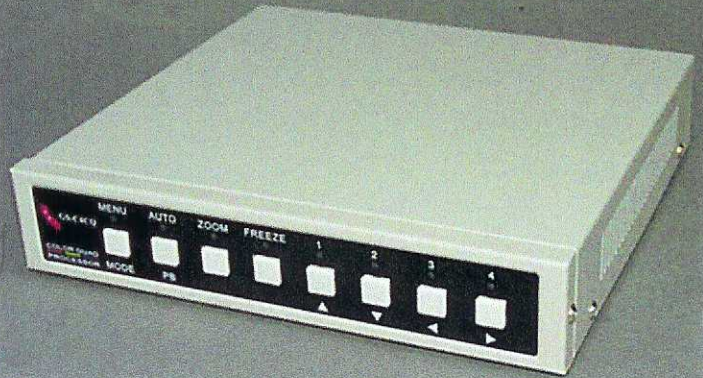

GS-C4CQ • Color Video Quad Processor

Features:

- Can show many different kind of pictures (shown at right):
- Can auto scan the picture between the many pictures.
- The picture, when it is showing and it is in file, can show in full screen.
- Can freeze the picture when it is showing.
- Can zoom-in on the part of the picture when it is showing into double picture.
- Can zoom-in the part of the picture that was on file into double picture.
- Can show the time and date.
- Gives an alarm when the picture is lost.
- Can change the name of the camera.
- Can adjust the quality of every picture.
- Gives an alarm when someone is moving in an area that someone should not be moving in.

QUAD Picture

1 PIP

2 PIP

3 PIP

GS-C4CQ SPECIFICATIONS:

MODEL	Color (It can play back)
SIGNAL MODE	NTSC / PAL
VIDEO INPUT (Camera)	Four BNC's, 75ohm 1.0 Vp-p
VIDEO INPUT (Video Recorders)	One BNC, 75ohm 1.0 Vp-p
VIDEO OUTPUT (Monitor)	One BNC, 75ohm 1.0 Vp-p
VIDEO OUTPUT (Video Recorders)	One BNC, 75ohm 1.0 Vp-p
GIVE AN ALARM WHEN PICTURE IS LOST	Can show in screen, can moo, canmemory the alarm history
MONITOR MODE	Full screen picture, QUAD picture, one PIP, two PIP's, three PIP's
THE RATE OF CHANGING THE PICTURE	PAL: 50Hz's, NTSC: 60Hz's
ADJUST THE QUALITY OF THE PICTURE	Brightness, contrast, color and hue
TITLE SHOWING	Letter, number (Less than five characters)
DATE SHOWING	Year/Month/Date
TIME SHOWING	Time/Minute/Second
THE DEFINITION OF THE FULL PICTURE	720 X 576
THE TIME OF CHANGING THE PICTURE	1 - 99's (Can choose)
MIRROR IMAGE	Yes
ZOOM-IN PICTURE INTO DOUBLE PICTURE	Yes
POWER	DC12V < 6W
DIMENSIONS	210(D) X 45(H) X 210(W)
WEIGHT	1.8Kg