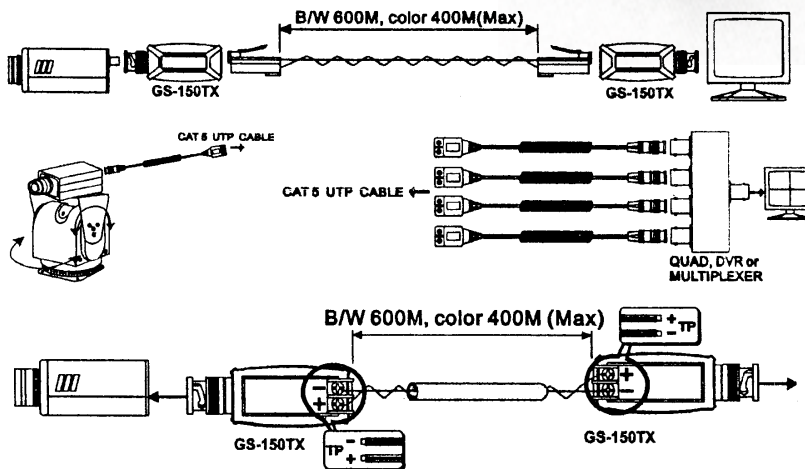

GOLDEN STATE INSTRUMENT CO.

GS-150TX

CCTV VIDEO BALUN

**Non-Powered Transceiver
Twisted Pair Transmission**

Features:

- Transmit a full motion monochrome video signal up to 600 meters, color video signal up to 400 meters.
- Passive, No power required.
- Eliminate Coaxial Cable.

Installation View:

Specification

MODE	GS-150TX
VIDEO INPUT (BNC Connector)	1
VIDEO INPUT	1V p-p · 75 Ohms
RJ-45 INPUT	—
RJ-45 OUTPUT	Terminal
TRANSMISSION DISTANCE	600M(B/W), 400M(COLOR)
CABLE	Twisted Pair CAT5 (AWG24)
DIMENSIONS W×H×D mm	69x25x22