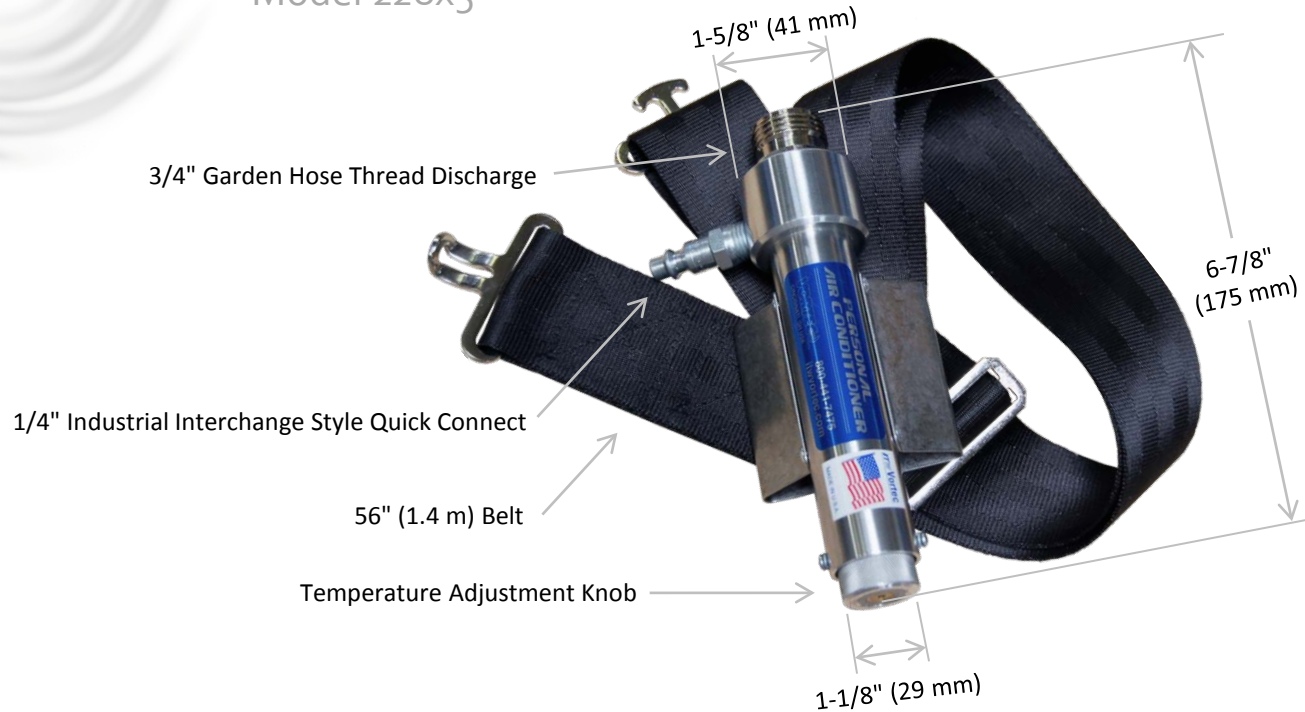

Vortec Personal Air Conditioners (PAC) with Belt

Model 228x5

SPECIFICATIONS

Product	Description	Cooling Capacity		Air Consumption		Temperature Drop	
		BTU/hr	Watts	SCFM	SLPM	°F	°C
22815	Cooling only	900	264	15	425	60	33
22825	Cooling only	1500	440	25	708	60	33
22835	Cooling only	2500	733	35	99	60	33